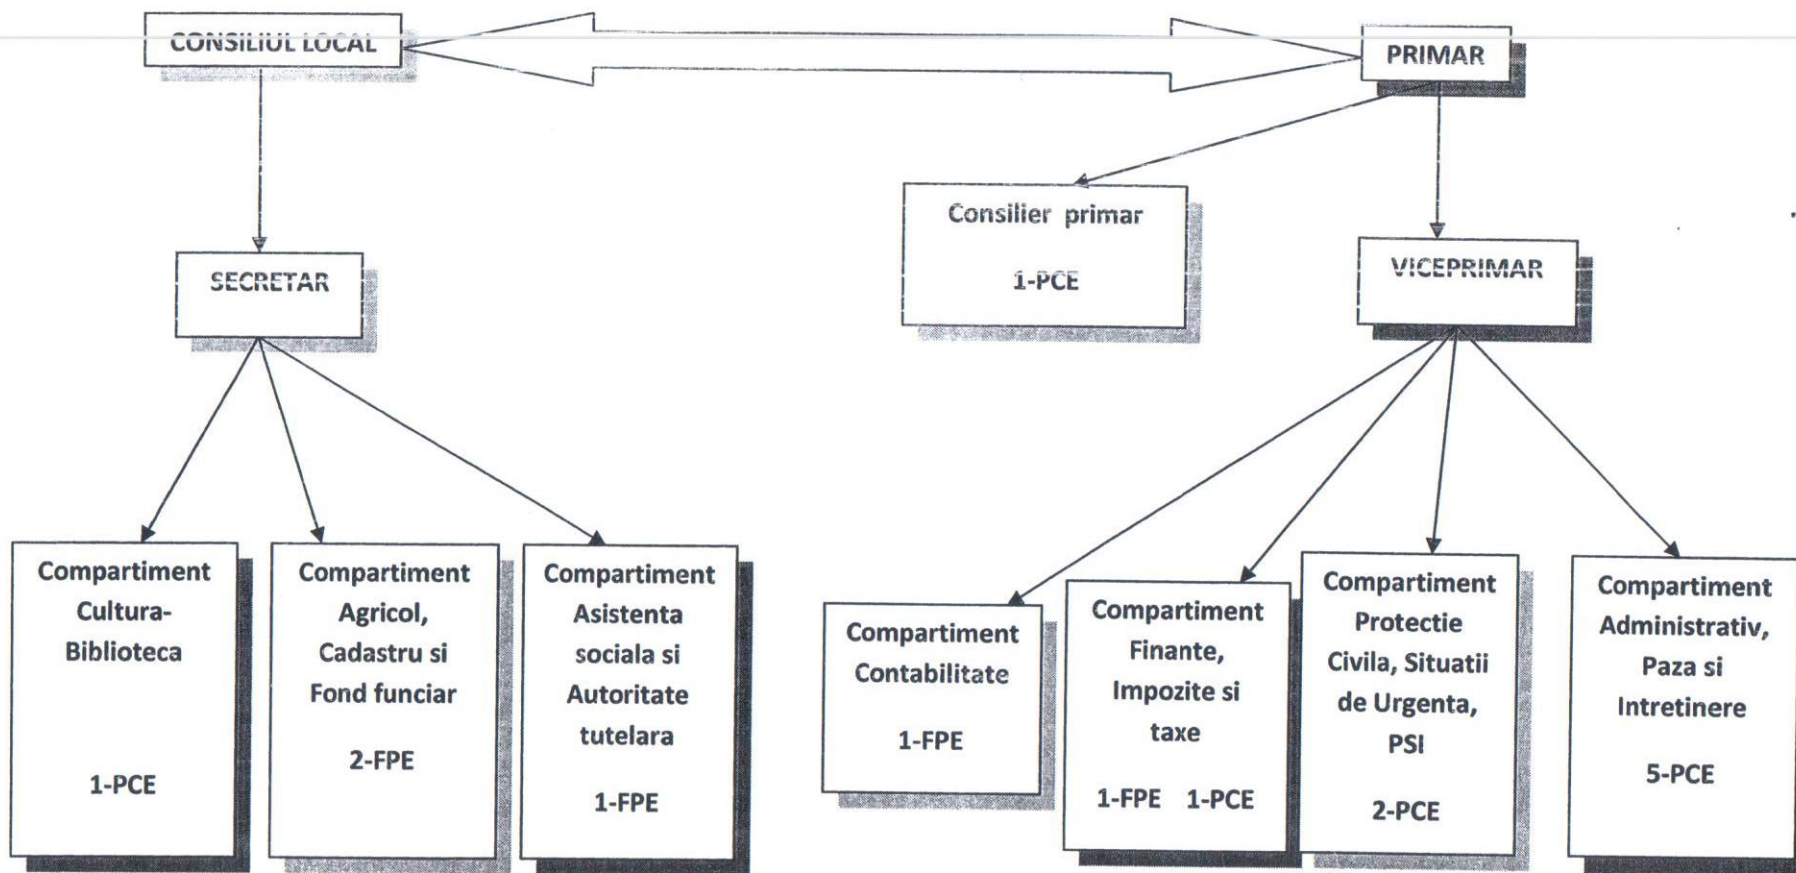

ORGANIGRAMA

Anexa nr.1

Primariei Comunei Saulia, Judetul Mures

Primar,
Vancea Dorel-Grigore

A handwritten signature in black ink, corresponding to the name Vancea Dorel-Grigore.